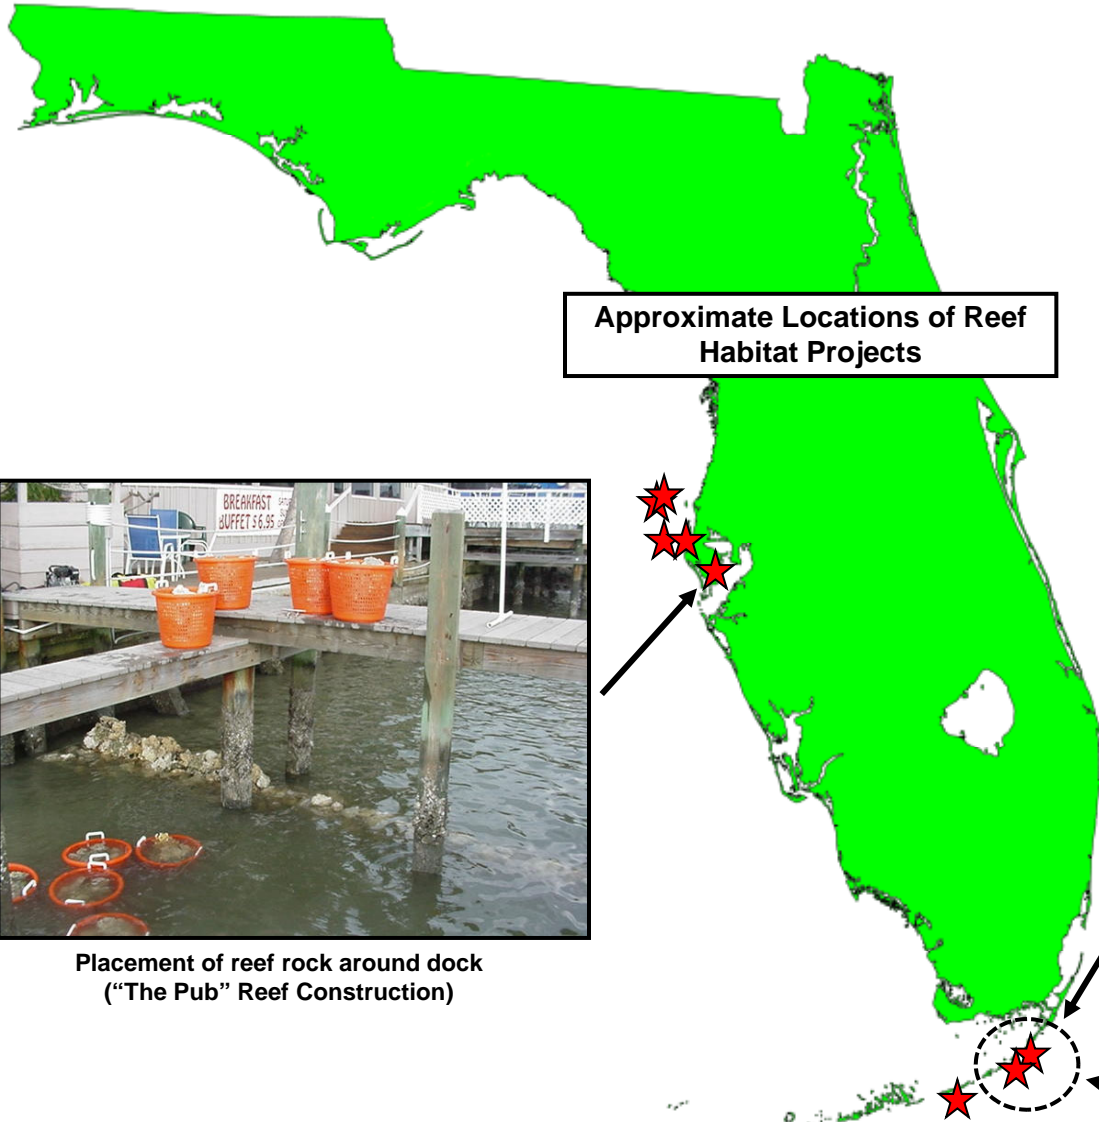

Reef Habitat Construction and Permitting

Approximate Locations of Reef Habitat Projects

Placement of reef rock around dock ("The Pub" Reef Construction)

Locations of Reef Habitat Construction and Environmental Permitting in Florida

- Triton Reef (permit, offshore Pinellas County)
- Florida Family Fisheries Reef (permit, offshore Pinellas County)
- Tampa Bay Salt Water Reef (permit, offshore Pinellas County)
- Rutland Reef (construction, Dunedin, FL)
- "The Pub" Reef (construction, St. Petersburg, FL)
- Nettles Reef* (construction, Islamorada, FL Keys)
- Triton 2 Reef (permit, Florida Keys)
- Family Fisheries 2 Reef (permit, Florida Keys)
- Jablonski Reef (construction, Florida Keys)

* Photographs of Above-Referenced Nettles Reef, Islamorada, FL